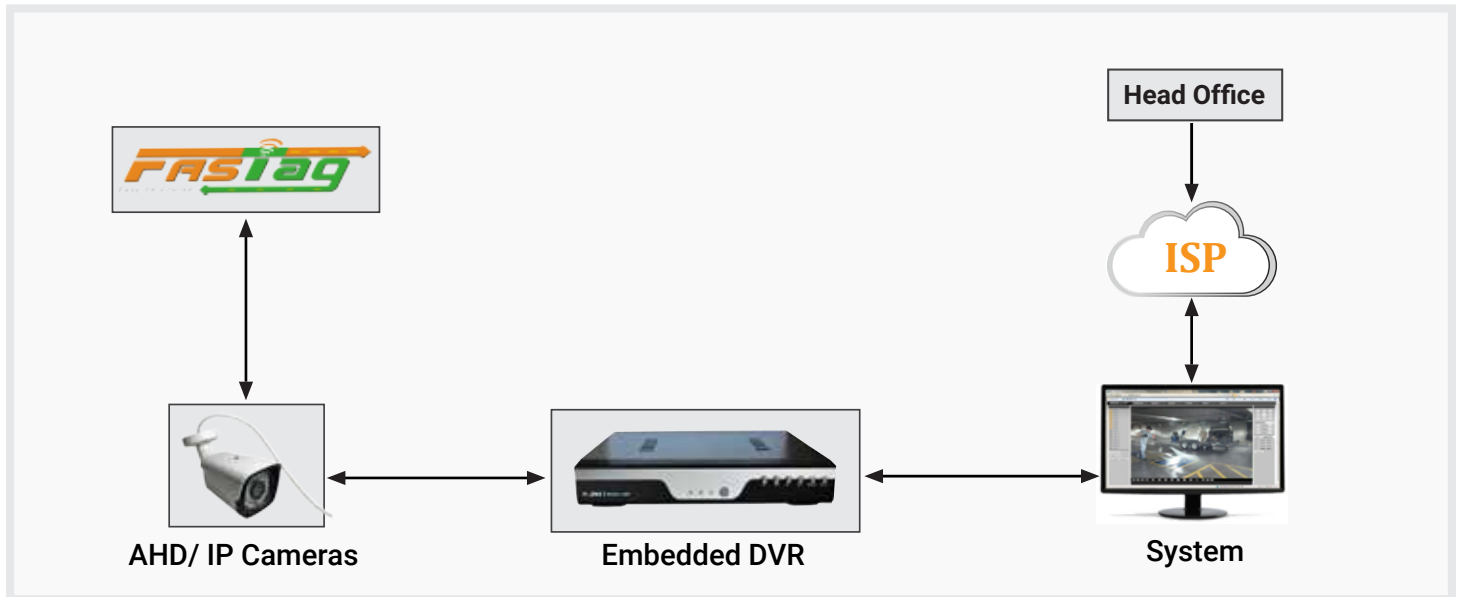

Existing Head Office