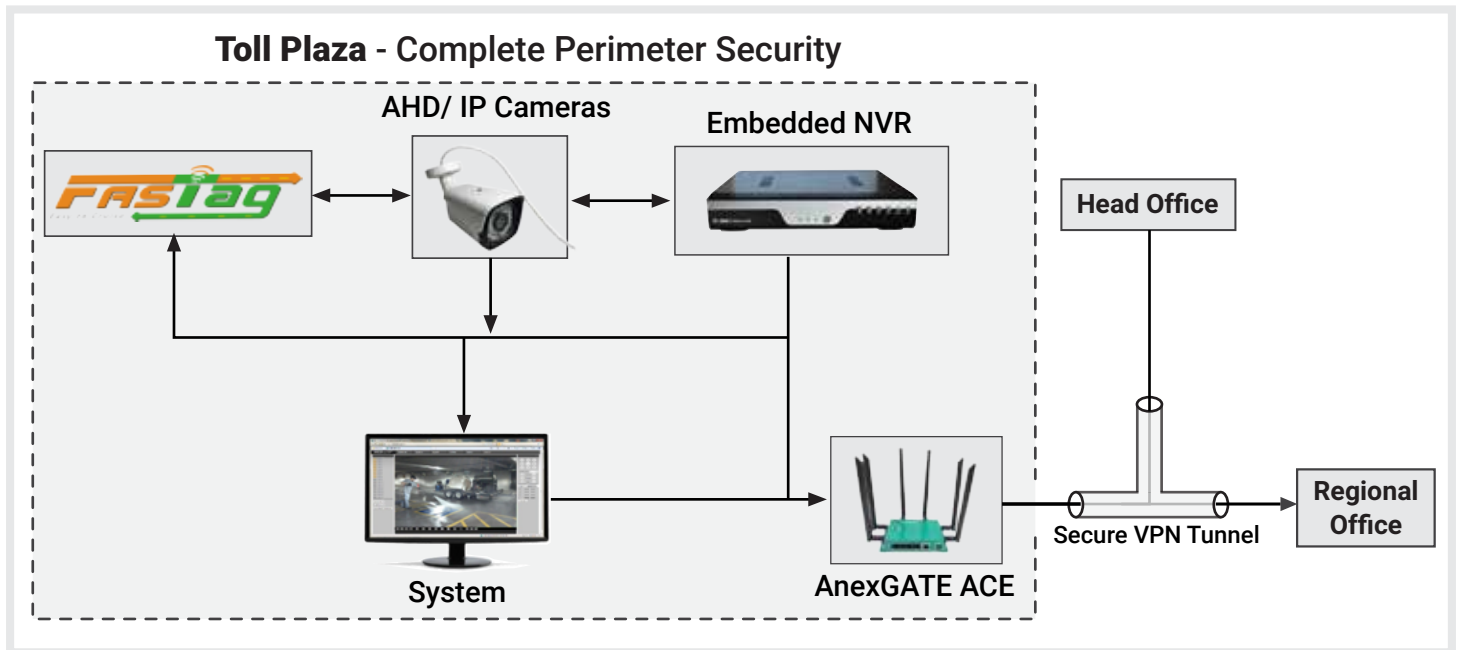

External Antenna for Remote Areas with Limited Network

All ACE appliances have a provision for an external antenna to support a good connection in areas where there is limited availability of internet or has a poor network coverage

Remote Monitoring and Control of Cameras

ACE appliances allow remote access and control of all cameras deployed at your end location, promoting granular access and management of all the toll plazas in the comfort of your office. It can also be accessed by authorized personnel on dedicated devices at any location.

Multi-System Integration and Control

ACE appliances are a one stop solution for all the connectivity issues you face at your end locations. They not only allow you to connect your NVR and cameras but also integrate the systems and other devices present at the toll plaza making it an entire secure perimeter with almost 100% Internet Uptime for all devices that are a part of the network

Existing Head Office

Upgrade Proposal

Solution Highlights

- 100% Internet Uptime with advanced connectivity features to avoid downtime and increase productivity
- Comprehensive Perimeter Secure Connectivity for all systems at the toll plaza including computers, cameras and fastag readers
- Remote Monitoring and Control capability for all cameras present across the toll plaza for higher security parameters.
- All the systems at the toll plaza can be integrated into one network creating a highly secure and high uptime network.
- Secure VPN Tunnels keeps all the communication through these networks secure, avoiding any financial or confidential data leaks.